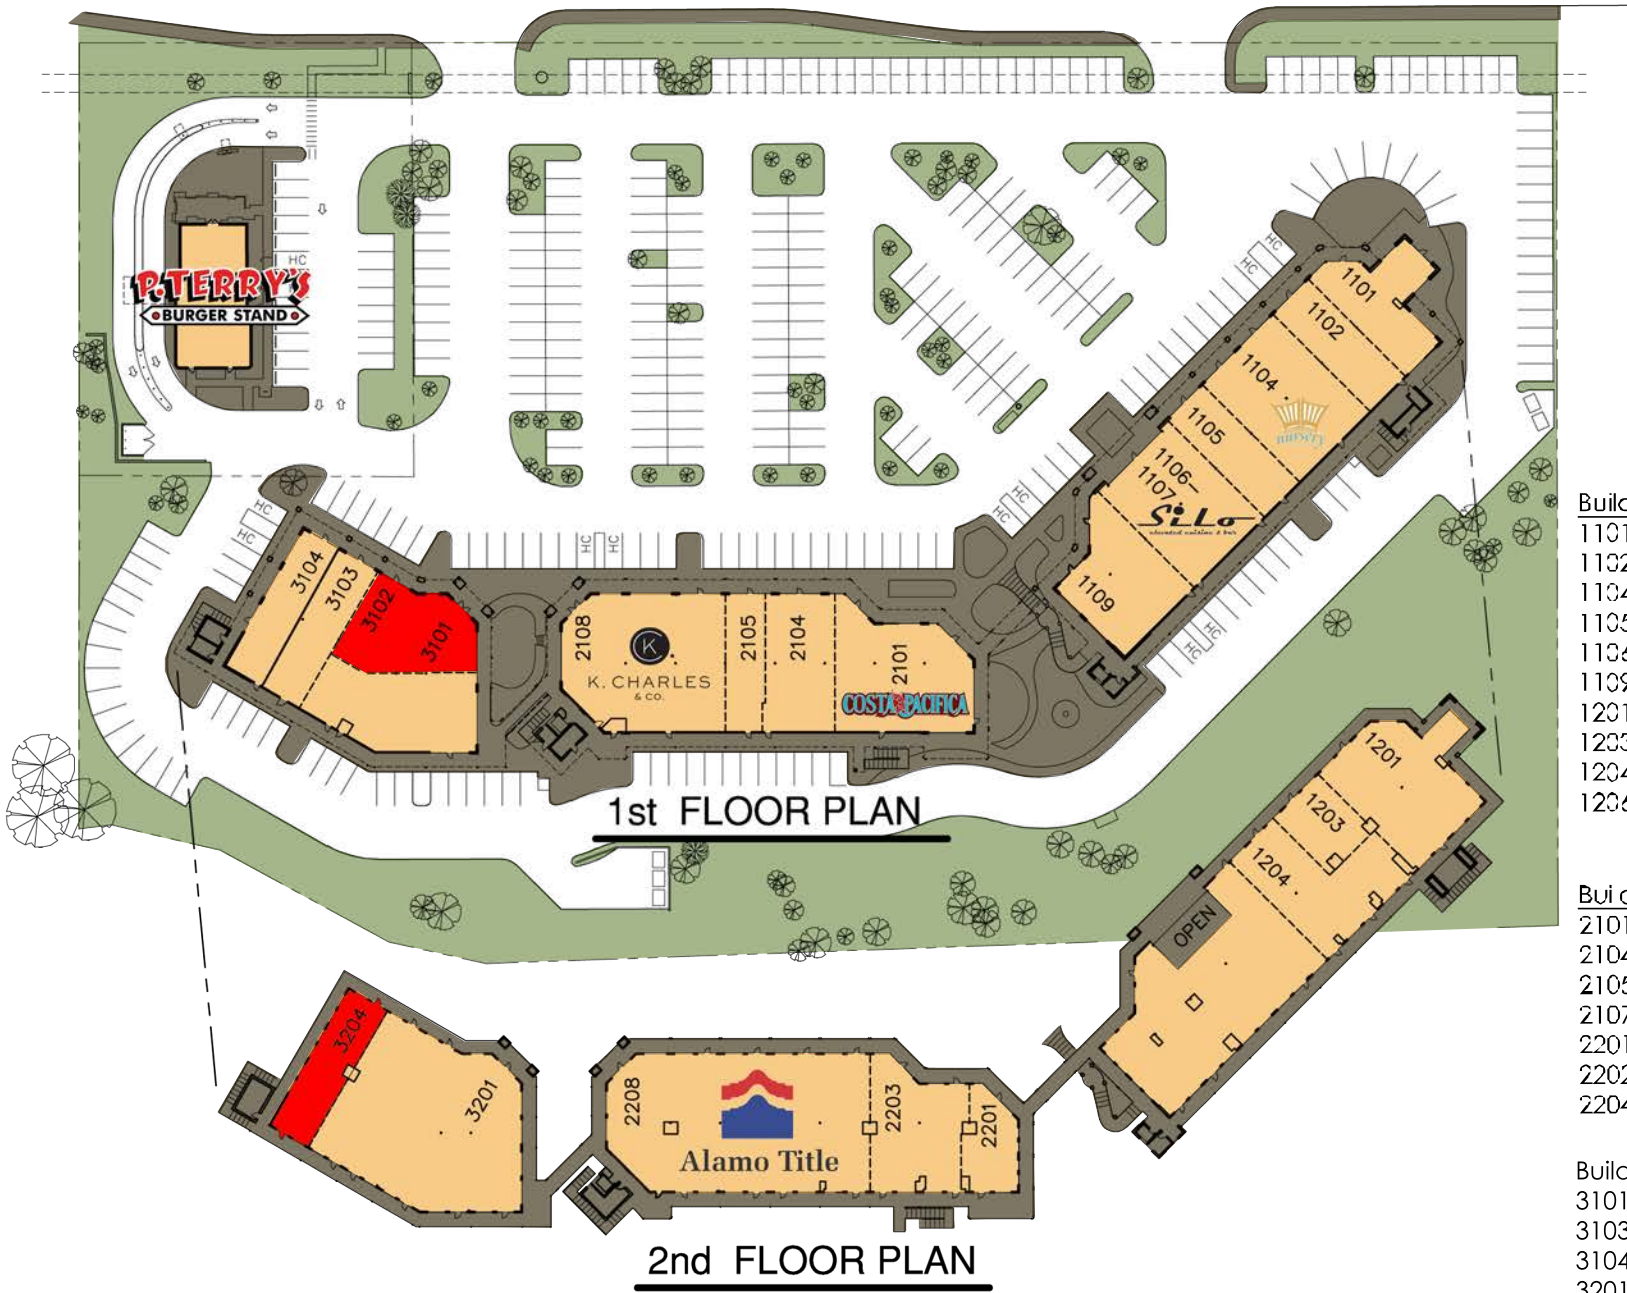

434 NORTH LOOP 1604 WEST

Building A

1101	Noollitea	2,312 SF
1102	Dorothy's Dance Shop	1,794 SF
1104	Nursery Couture	3,456 SF
1105	Elizabeth's Boutique	1,750 SF
1106-7	Silo Restaurant	3,405 SF
1109	Britton's Bicycle Shop	2,800 SF
1201-2	K. Charles & Co.	3,567 SF
1203	Alstate Insurance	1,274 SF
1204	Extreme Escape	3,000 SF
1206-9	Silo Restaurant	5,762 SF

Building B

2101	Costco Pacifica	3,864 SF
2104	Authority Chiropractic	2,476 SF
2105	Pure Line Nutrition	1,400 SF
2107-8	K. Charles & Co.	5,354 SF
2201	Wegand Law Firm	1,276 SF
2202-3	Wells Fargo	2,780 SF
2204-8	Alamo Title	8,917 SF

Building C

3101-2	Available	2,634 SF
3103	The Pilates Studio	1,653 SF
3104	Oculus Eyewear	1,813 SF
3201	TLC Laser Eye Center	7,347 SF
3100	Alamo Title	3,129 SF
3204	Available	1,800 SF