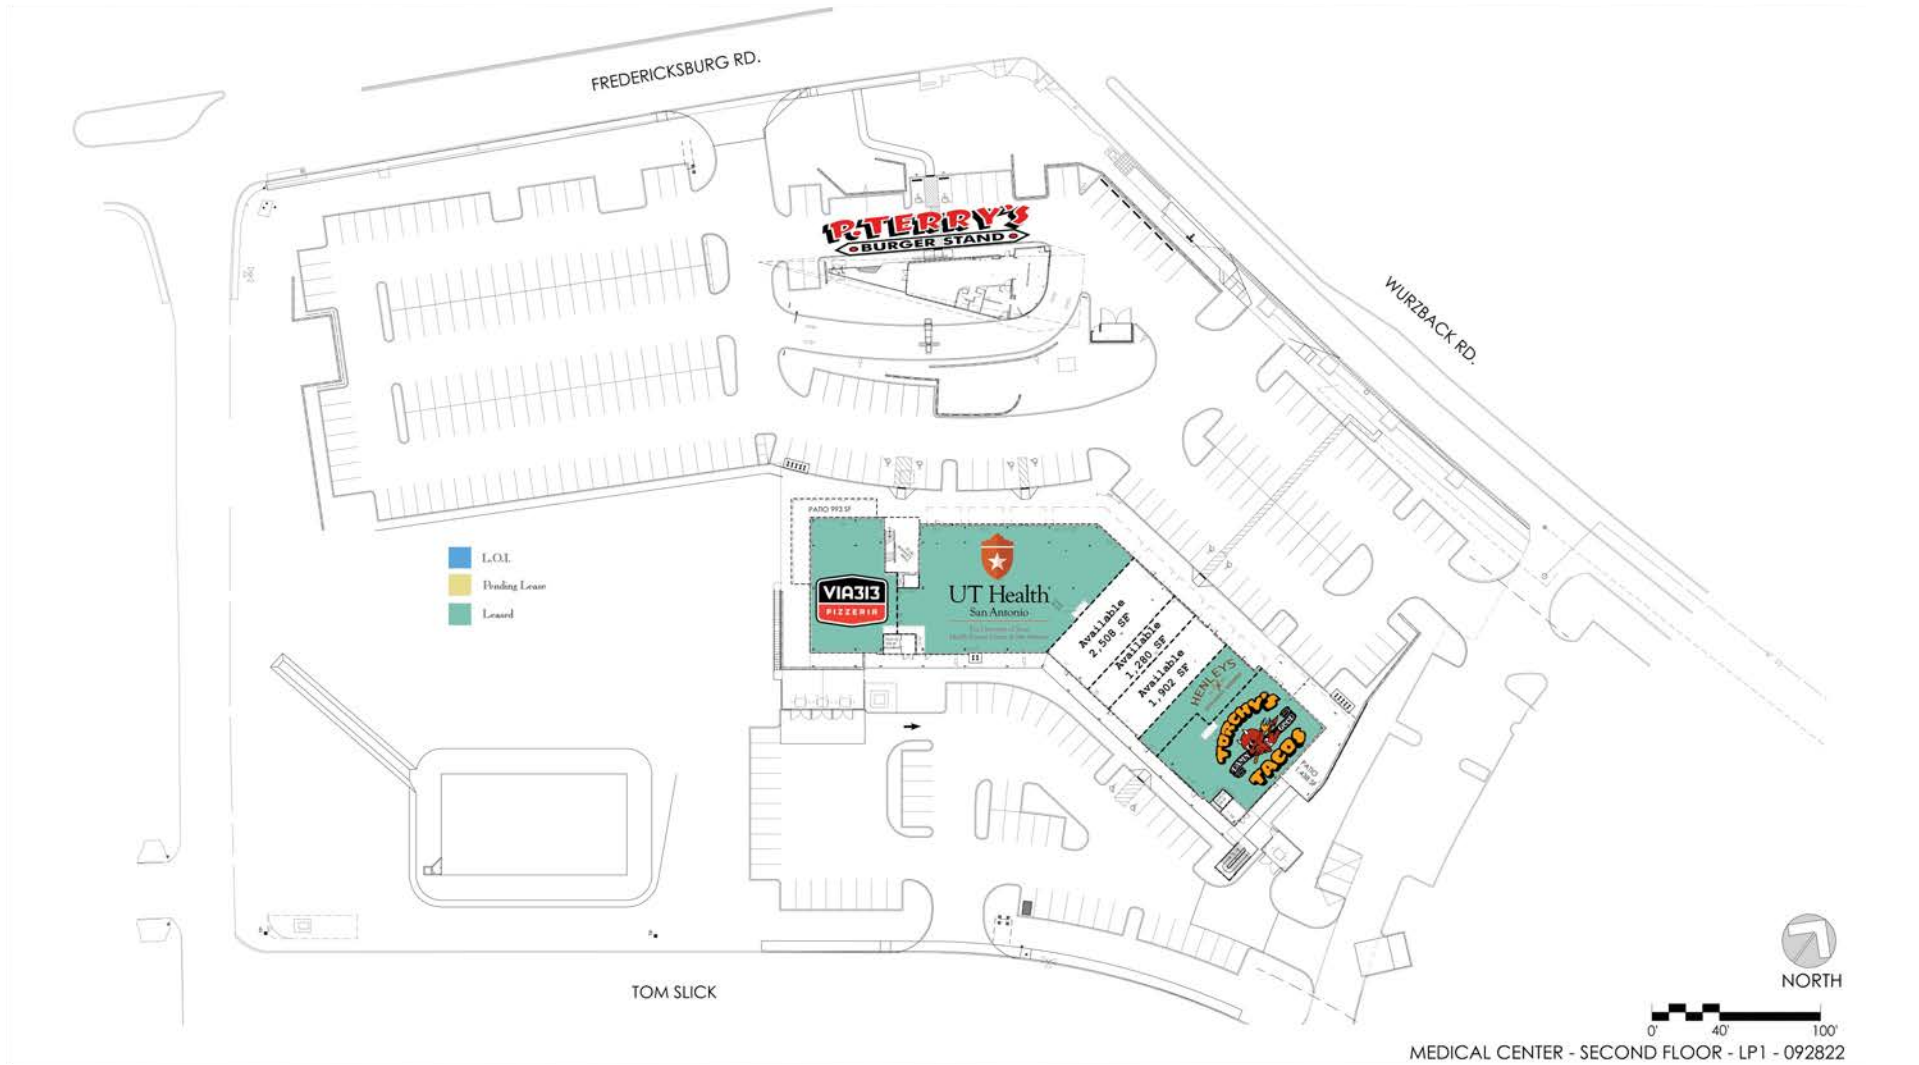

Gateway Medical Center

New Mixed-Use Development in the Medical Center

Wurzbach Rd. & Fredericksburg Rd.
San Antonio, Texas

Gateway is an innovative 7 acre mixed-use development that will bring a range of amenities and services to the San Antonio Medical Center and the surrounding community.

10003 NW Military Hwy, Suite #2205
San Antonio, TX 78231

t 210.593.0777
f 210.593.0780

www.fulcrumsa.com

fulcrum
DEVELOPMENT

Gateway Medical Center Phase I

Project Information

Highlights:

- 64,000 square feet on 3 Floors
 - Level One: +/- 19,850 SF Medical Services
 - Level Two: +/- 24,000 SF Restaurants & Retail
 - Level Three: +/- 19,240 SF Medical Offices
- Easy access to both Wurzbach Rd and Fredericksburg Rd
- Quality architectural finishes
- Abundant surface parking for patients and customers

fulcrum
DEVELOPMENT

Gateway Medical Center Phase I

Level One Lease Plan

Gateway Medical Center Phase I

Level Two Lease Plan

Gateway Medical Center Phase I

Level Three Lease Plan

10003 NW Military Hwy, Suite #2205
San Antonio, TX 78231