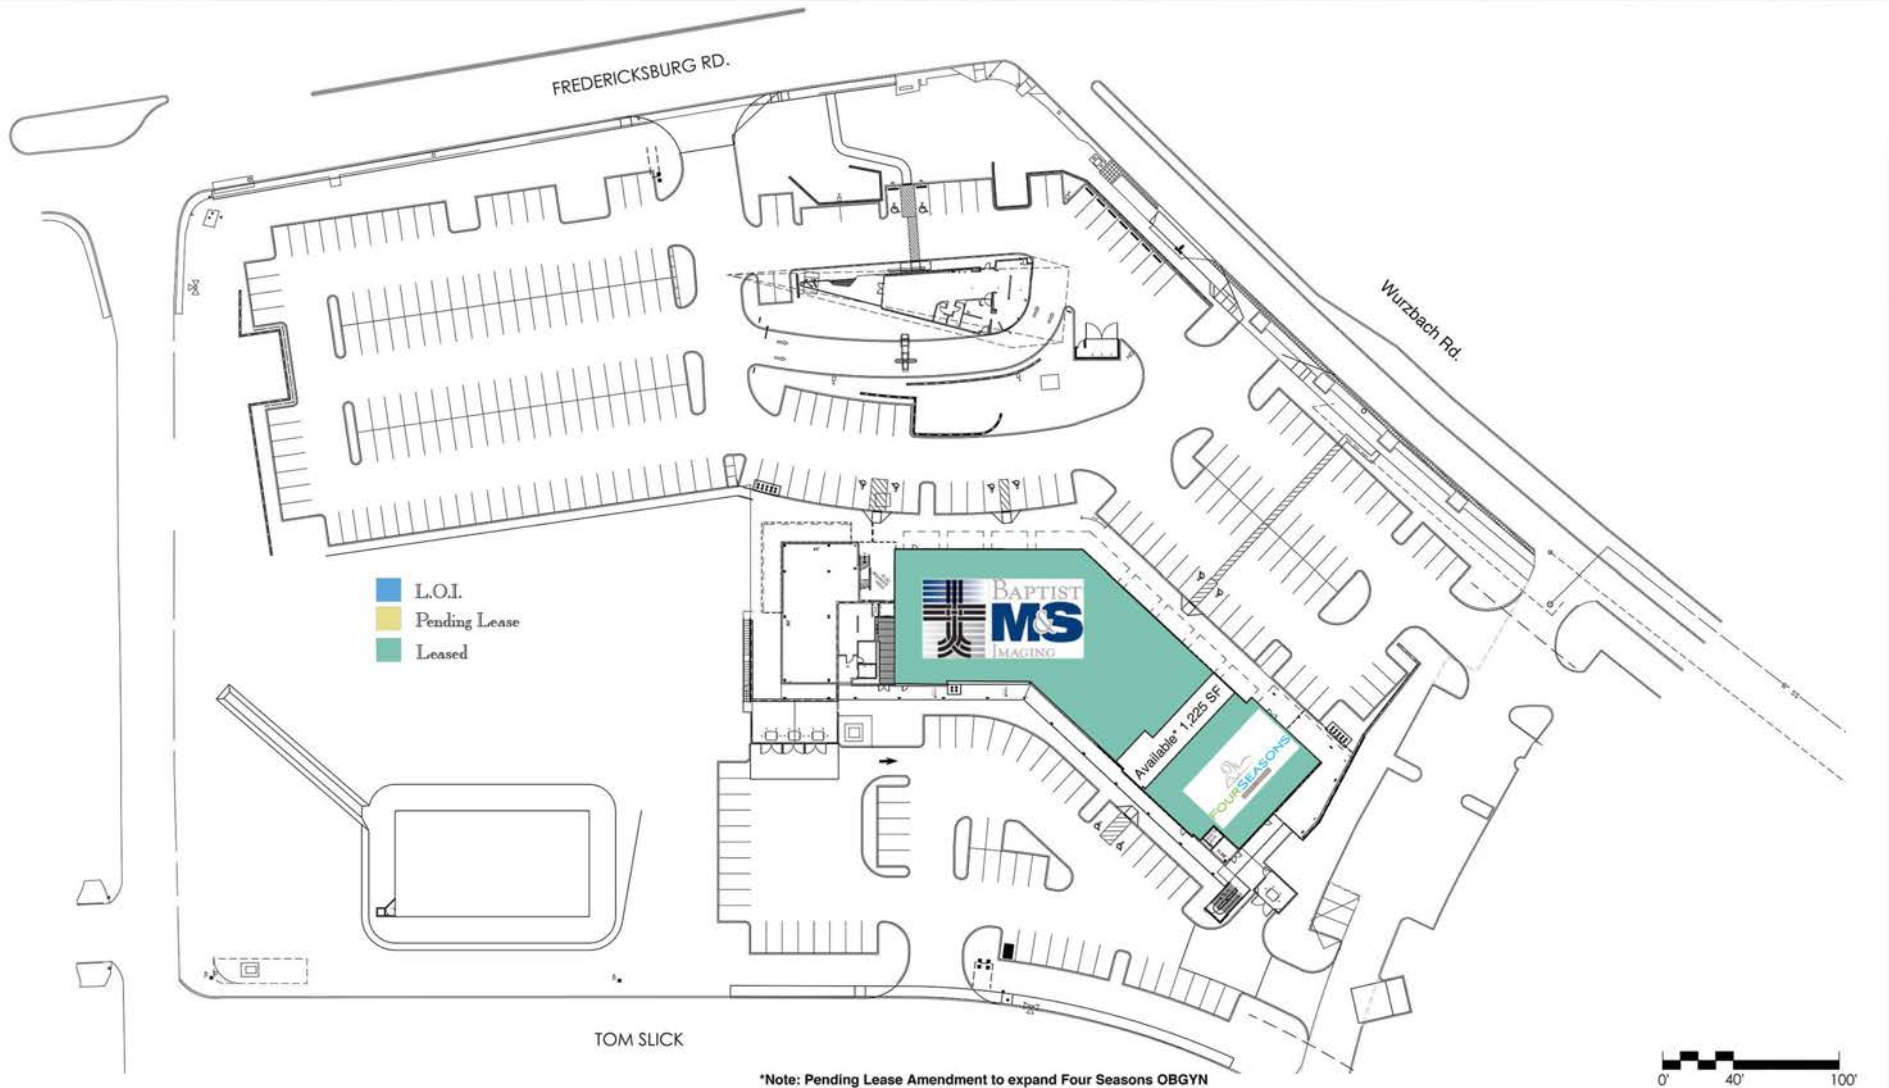

Gateway Medical Center

New Mixed-Use Development in the Medical Center

Wurzbach Rd. & Fredericksburg Rd.
San Antonio, Texas

Gateway is an innovative 7 acre mixed-use development that will bring a range of amenities and services to the San Antonio Medical Center and the surrounding community.

10003 NW Military Hwy, Suite #2205
San Antonio, TX 78231

t 210.593.0777
f 210.593.0780

www.fulcrumsa.com

fulcrum
DEVELOPMENT

Gateway Medical Center Phase I

Project Information

Highlights:

- 64,000 square feet on 3 Floors
 - Level One: +/- 19,850 SF Medical Services
 - Level Two: +/- 24,000 SF Restaurants & Retail
 - Level Three: +/- 19,240 SF Medical Offices
- Easy access to both Wurzbach Rd and Fredericksburg Rd
- Quality architectural finishes
- Abundant surface parking for patients and customers

t 210.593.0777
f 210.593.0780

www.fulcrumsa.com

fulcrum
DEVELOPMENT

Gateway Medical Center Phase I

Overall Master Plan

10003 NW Military Hwy, Suite #2205
San Antonio, TX 78231

t 210.593.0777
f 210.593.0780

www.fulcrumsa.com

fulcrum
DEVELOPMENT

Gateway Medical Center Phase I

Level One Lease Plan

Gateway Medical Center Phase I

Level Two Lease Plan

Gateway Medical Center Phase I

Level Three Lease Plan

10003 NW Military Hwy, Suite #2205
San Antonio, TX 78231