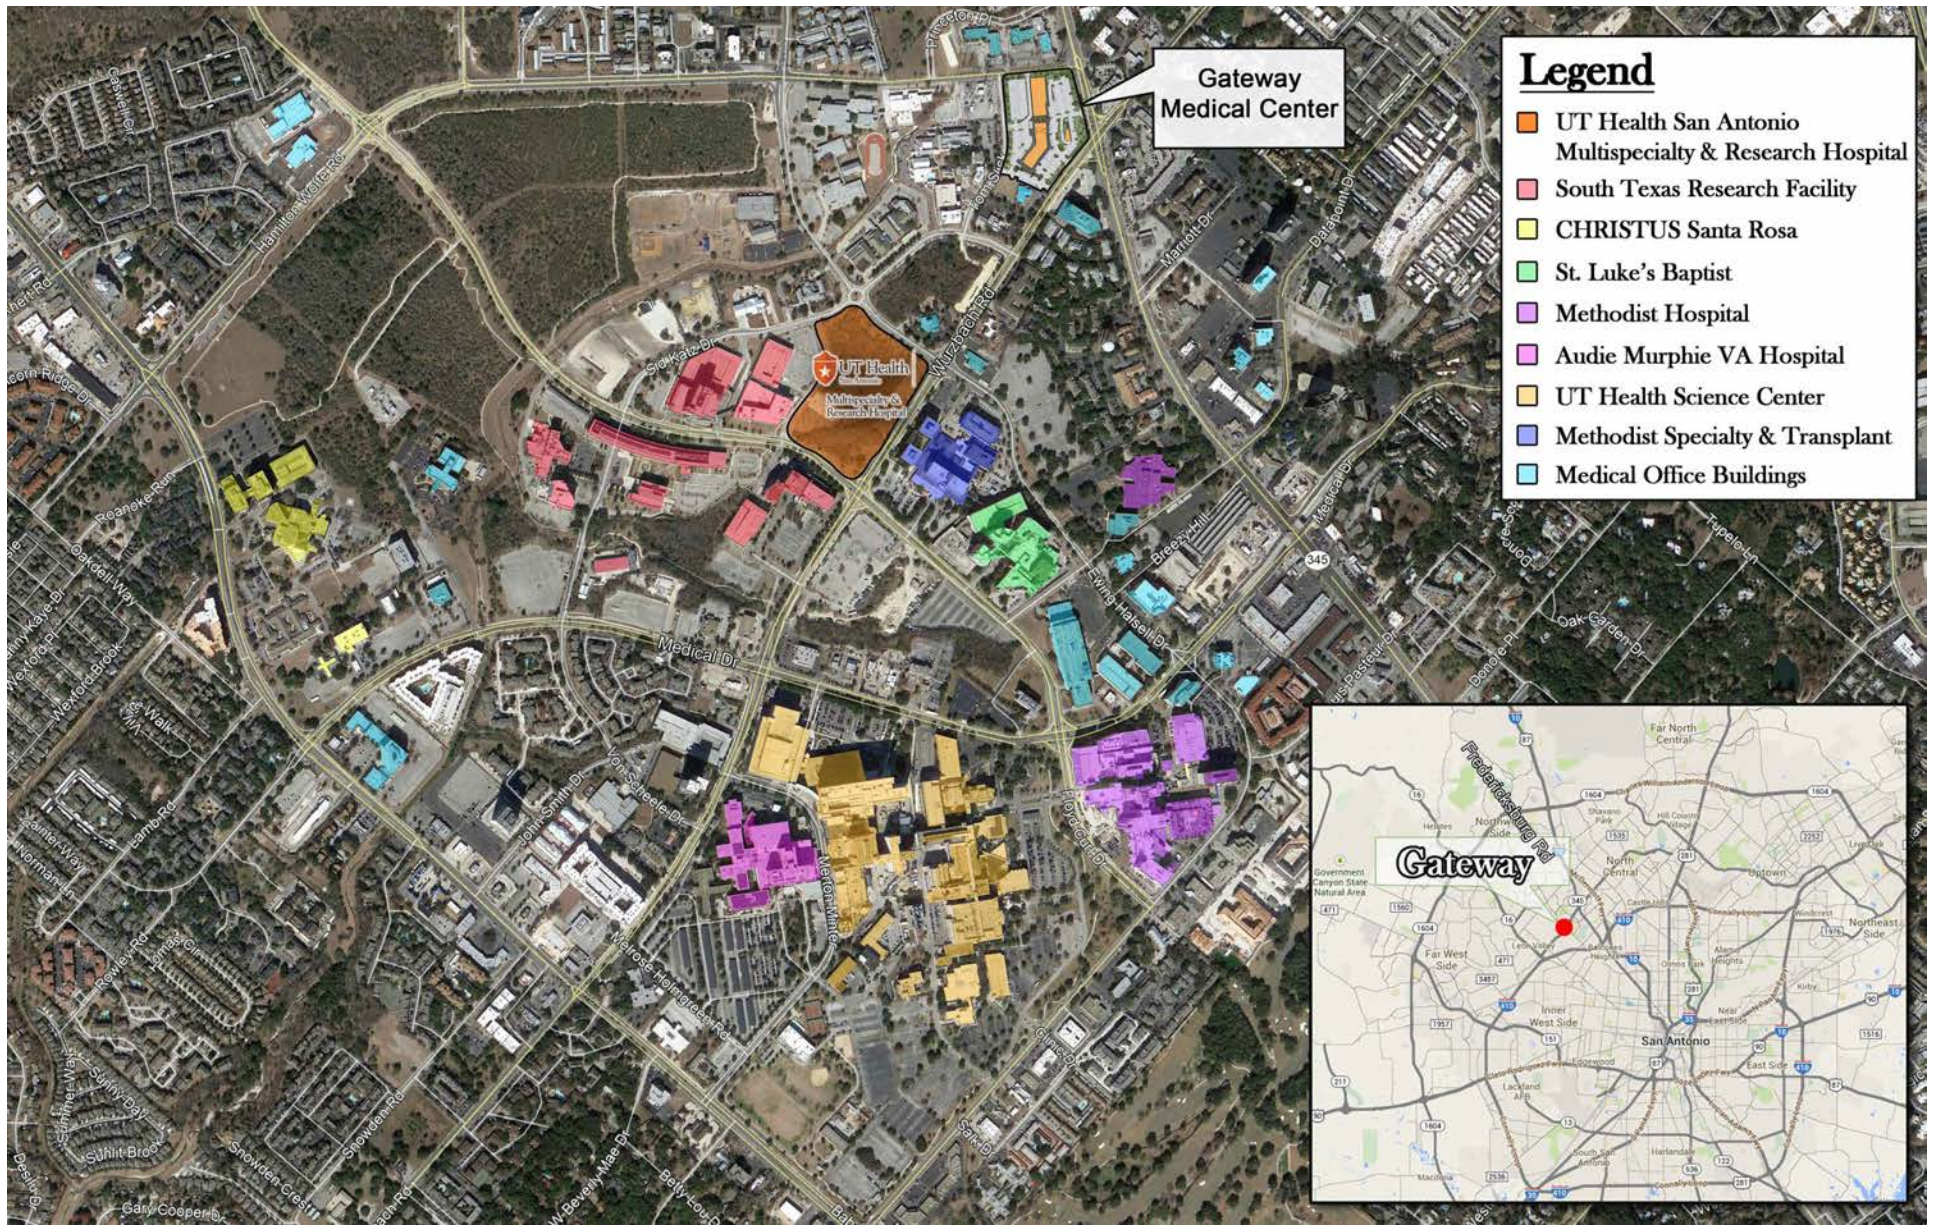

Gateway Medical Center

New Mixed-Use Development in the Medical Center

Wurzbach Rd. & Fredericksburg Rd.
San Antonio, Texas

Gateway is an innovative 7 acre mixed-use development that will bring a range of amenities and services to the San Antonio Medical Center and the surrounding community.

Traffic Counts:

- Fredericksburg - 30,098
- Wurzbach - 24,673

8435 Wurzbach is located at the gateway to the South Texas Medical Center.

South Texas Medical Center Key Figures:

- Annual Patient Visits: 5,750,000
- Total Employment: 30,000
- UT Health Science Center:
 - Students - 3,250
 - Faculty - 1,730
 - Workforce - 5,400
- Medically related institutions: 75
- Clinics: 45
- Major Hospitals: 12

10003 NW Military Hwy, Suite #2205
San Antonio, TX 78231

t 210.593.0777
f 210.593.0780

www.fulcrumsa.com

fulcrum
DEVELOPMENT

Gateway Medical Center Phase I

Aerial of South Texas Medical Center

10003 NW Military Hwy, Suite #2205
San Antonio, TX 78231

fulcrum
DEVELOPMENT

Gateway Medical Center Phase I

Level One Lease Plan

Gateway Medical Center Phase I

Level Two Lease Plan

Gateway Medical Center Phase I

Level Three Lease Plan

10003 NW Military Hwy, Suite #2205
San Antonio, TX 78231